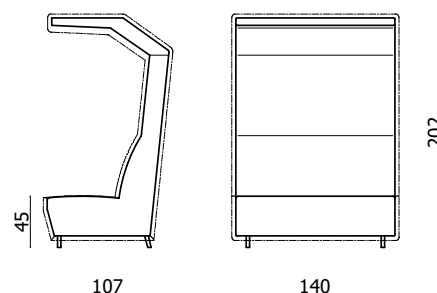

Frame	CARB Phase 2 compliant plywood, particle board, MDF, zigzag springs in the seat
Padding	combined 40 - 80 kg/m³ HR (high resilience) polyurethane (BS 5852-2-1982 (CRIB 5) - upon request) spray-bonded wadding
Upholstery	fabric, artificial fur
Legs	painted metal

Code	Model	Average weight		Box dimensions* WxDxH, cm	Package volume m³	Boxes per pallet, units
		NET, kg	GROSS, kg			
SFW200	Sofa	87,0	106,0	160x120x230	4,4	1

Our standard transportation package consists of a few layers of plastic cover (including bubble plastic wrap) and a 5-layer cardboard box. Alternative transportation package material must be agreed upon individually.

sedes regia

PHONE: +370 5 248 5239
ADDRESS: ARIMU G. 29B, LT-11114 VILNIUS
E-MAIL: INFO@SEDESREGIA.LT