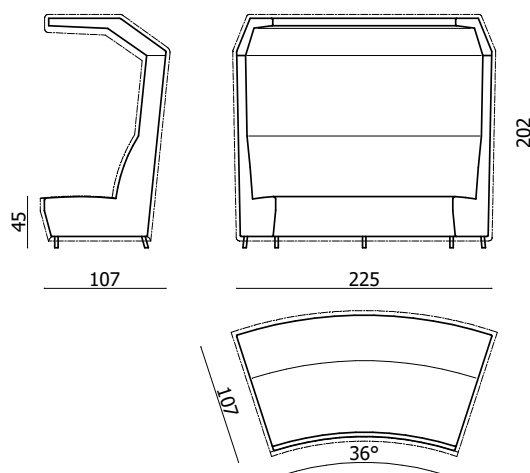

Frame	CARB Phase 2 compliant plywood, particle board, MDF, zigzag springs in the seat
Padding	combined 40 - 80 kg/m³ HR (high resilience) polyurethane (BS 5852-2-1982 (CRIB 5) - upon request) spray-bonded wadding
Upholstery	fabric, artificial fur
Legs	painted metal

Code	Model	Average weight		Box dimensions* WxDxH, cm	Package volume m³	Boxes per pallet, units
		NET, kg	GROSS, kg			
SFWC300	Curved sofa	146,0	182,0	240x130x230	7,2	1

Our standard transportation package consists of a few layers of plastic cover (including bubble plastic wrap) and a 5-layer cardboard box. Alternative transportation package material must be agreed upon individually.

sedes regia

PHONE: +370 5 248 5239
ADDRESS: ARIMU G. 29B, LT-11114 VILNIUS
E-MAIL: INFO@SEDESREGIA.LT