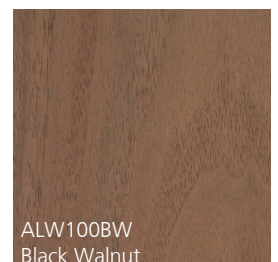

Use the twisted hollow inside of Liu as a shelf to keep your newspaper or tablet while sitting on this stylish chair.

| 2011 | Jonas Jurgaitis |

Model	Code	Average weight	Average weight	Box dimensions (WxDxH), cm	Boxes per pallet, units
		NET, kg	GROSS, kg		
Lounge chair, left American Black Cherry panel	ALW100BCL	38,0	45,0	107x77x88	2
Lounge chair, right American Black Cherry panel	ALW100BCR	38,0	45,0	107x77x88	2
Lounge chair, left White Oak panel	ALW100WOL	38,0	45,0	107x77x88	2
Lounge chair, right White Oak panel	ALW100WOR	38,0	45,0	107x77x88	2
Lounge chair, left Merbau panel	ALW100MEL	38,0	45,0	107x77x88	2
Lounge chair, right Merbau panel	ALW100MER	38,0	45,0	107x77x88	2
Lounge chair, left Black Walnut panel	ALW100BWL	38,0	45,0	107x77x88	2
Lounge chair, right Black Walnut panel	ALW100BWR	38,0	45,0	107x77x88	2

Materials

Frame	plywood
Upholstery	combined 40-44 kg/m ³ high resilience polyurethane, zigzag springs in the seat and elastic belts in the backrest
Cover	fabric, leather
Feet	painted hardwood
Side panel	lacquered hardwood: American Black Cherry, American White Oak, Merbau, Black Walnut. Note: the wooden panel is on one side only; it consists of separate segments!