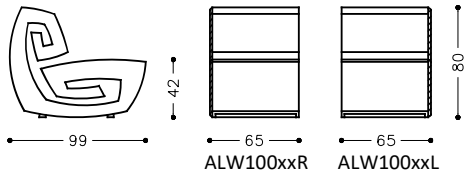

Use the twisted hollow inside of Liu as a shelf to keep your newspaper or tablet while sitting on this stylish chair.

| 2011 | Jonas Jurgaitis |

Model	Code	Average weight	Average weight	Box dimensions (WxDxH), cm	Boxes per pallet, units
		NET, kg	GROSS, kg		
Lounge chair, left American Black Cherry panel	ALW100BCL	38,0	45,0	107x77x88	2
Lounge chair, right American Black Cherry panel	ALW100BCR	38,0	45,0	107x77x88	2
Lounge chair, left White Oak panel	ALW100WOL	38,0	45,0	107x77x88	2
Lounge chair, right White Oak panel	ALW100WOR	38,0	45,0	107x77x88	2
Lounge chair, left Merbau panel	ALW100MEL	38,0	45,0	107x77x88	2
Lounge chair, right Merbau panel	ALW100MER	38,0	45,0	107x77x88	2
Lounge chair, left Black Walnut panel	ALW100BWL	38,0	45,0	107x77x88	2
Lounge chair, right Black Walnut panel	ALW100BWR	38,0	45,0	107x77x88	2