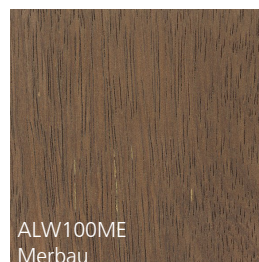

Use the twisted hollow inside of Liu as a shelf to keep your newspaper or tablet while sitting on this stylish chair.

| 2011 | Jonas Jurgaitis |

Model	Code	Average weight	Average weight	Box dimensions (WxDxH), cm	Boxes per pallet, units
		NET, kg	GROSS, kg		
Lounge chair, left American Black Cherry panel	ALW100BCL	38,0	45,0	107x77x88	2
Lounge chair, right American Black Cherry panel	ALW100BCR	38,0	45,0	107x77x88	2
Lounge chair, left White Oak panel	ALW100WOL	38,0	45,0	107x77x88	2
Lounge chair, right White Oak panel	ALW100WOR	38,0	45,0	107x77x88	2
Lounge chair, left Merbau panel	ALW100MEL	38,0	45,0	107x77x88	2
Lounge chair, right Merbau panel	ALW100MER	38,0	45,0	107x77x88	2
Lounge chair, left Black Walnut panel	ALW100BWL	38,0	45,0	107x77x88	2
Lounge chair, right Black Walnut panel	ALW100BWR	38,0	45,0	107x77x88	2

Materials

Frame	plywood
Upholstery	combined 40-44 kg/m ³ high resilience polyurethane, zigzag springs in the seat and elastic belts in the backrest
Cover	fabric, leather
Feet	painted hardwood
Side panel	lacquered hardwood: American Black Cherry, American White Oak, Merbau, Black Walnut. Note: the wooden panel is on one side only; it consists of separate segments!

Please be aware that the colour shades can appear different from the real hardwood colours.