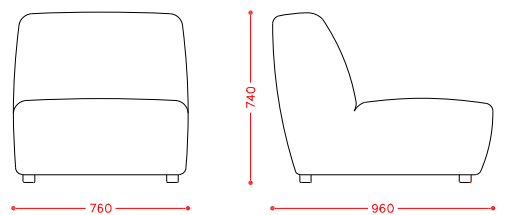

Stylish lounge chair for office and public spaces. Wide seat without armrests resembles a bean bag chair, and allows you to sit back comfortably and relax. This bulky but elegant furniture of casual style blends smoothly into interior. This model is tailored to progressive yet informal lifestyle of an office. Several pieces can be put together to form a sofa for taking a nap for those who work long hours.

| 2015 | Inblum |

Model	Code	Average weight	Average weight	Box dimensions (WxDxH), cm	Box volume m ³	Unit per box
		NET, kg	GROSS, kg			
Lounge chair	SXA100	20,5	24,0	80x100x80	0,64	1

Our standard transportation package consists of a few layers of plastic cover (including bubble plastic wrap) and a 5-layer cardboard box. Alternative transportation package material must be agreed upon individually.